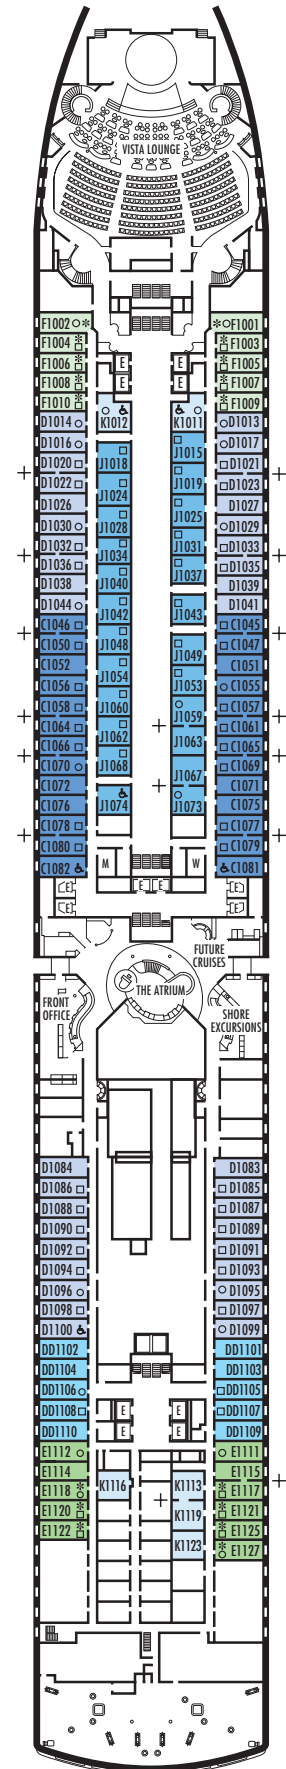

All information is subject to change.

STATEROOM SYMBOL LEGEND

- Triple (2 lower beds, 1 sofa bed)
- Quad (2 lower beds, 1 sofa bed, 1 upper)
- △ Partial sea view
- × Fully obstructed view
- ⊕ Connecting rooms
- * Shower only
- ♣ Single sink vanity
- ◆ Staterooms have solid steel verandah railings instead of clear-view Plexiglas® railings
- ♿ Suites SY8068, SC6175, SC6164, SY5002 & SY5001 are wheelchair accessible, bathtub and roll-in shower. Suite SS6108 and staterooms I-8037, VA8032, VA8031, VA6049, VB6004, VB6003, VA5140, VA5137, VA5054, VA5051, VA4132, VA4131, H4090, H4089, VA4052, VA4051, D1100, C1082, C1081, J1074, K1012 & K1011 are wheelchair accessible, roll-in shower only.

OCEAN-VIEW STATEROOMS

- C D DD E F

Large: 2 lower beds convertible to 1 queen-size bed, bathtub & shower.
Approximately 174–180 sq. ft.

INTERIOR STATEROOMS

- J

Large: 2 lower beds convertible to 1 queen-size bed, shower.
Approximately 151–233 sq. ft.

- K

Large or Standard: 2 lower beds convertible to 1 queen-size bed, shower.
Approximately 151–233 sq. ft.

DECK 1—MAIN DECK Staterooms 1001–1127

MS OOSTERDAM

DECK PLANS & STATEROOMS

The deck plans are color-coded by category of stateroom, and the category letter precedes the stateroom number in each room. All staterooms are equipped with flat-panel television, DVD player, mini-bar, mini-safe, data port, telephone and multichannel music.