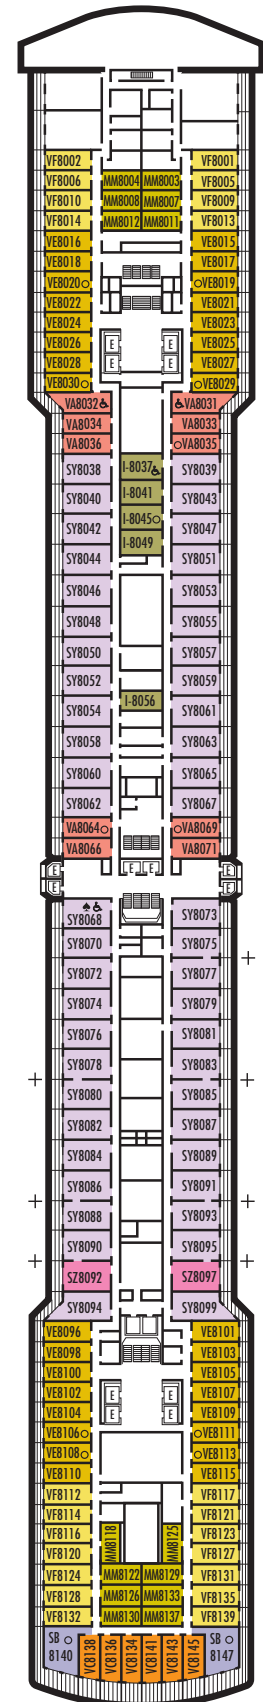

VERANDAH SUITES

SB

Neptune Suites: 2 lower beds convertible to 1 king-size bed, bathroom with dual sink vanity, full-size whirlpool bath & shower & additional shower stall, large sitting area, dressing room, private verandah, 1 sofa bed for 2 persons, floor-to-ceiling windows. Approximately 500–712 sq. ft. including verandah.

SY SZ

Signature Suites: 2 lower beds convertible to 1 queen-size bed, bathroom with dual sink vanity, full-size whirlpool bath & shower & additional shower stall, large sitting area, private verandah, 1 sofa bed for 1 person, floor-to-ceiling windows. Approximately 372–384 sq. ft. including verandah.

VERANDAH STATEROOMS

VA VC VE VF

Verandah: 2 lower beds convertible to 1 queen-size bed, bathtub & shower, sitting area, private verandah, floor-to-ceiling windows. Approximately 212–359 sq. ft. including verandah.

INTERIOR STATEROOMS

I MM

Large or Standard: 2 lower beds convertible to 1 queen-size bed, shower. Approximately 151–233 sq. ft.