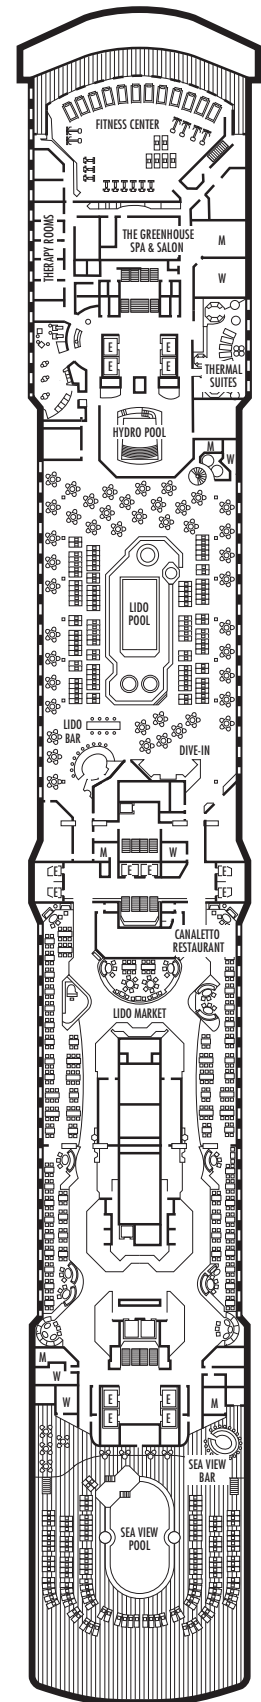

MS OOSTERDAM

DECK PLANS & STATEROOMS

The deck plans are color-coded by category of stateroom, and the category letter precedes the stateroom number in each room. All staterooms are equipped with flat-panel television, DVD player, mini-bar, mini-safe, data port, telephone and multichannel music.

Important Note: Not all staterooms within each category have the same furniture configuration and/or facilities. Appropriate symbols within the rooms on the deck plans describe differences from the stateroom descriptions below.

All information is subject to change.

STATEROOM SYMBOL LEGEND

- Triple (2 lower beds, 1 sofa bed)
- Quad (2 lower beds, 1 sofa bed, 1 upper)
- △ Partial sea view
- × Fully obstructed view
- + Connecting rooms
- Shower only
- ♣ Single sink vanity
- Staterooms have solid steel verandah railings instead of clear-view Plexiglas® railings
- ♿ Suites SY8068, SC6175, SC6164, SY5002 & SY5001 are wheelchair accessible, bathtub and roll-in shower. Suite SS6108 and staterooms I-8037, VA8032, VA8031, VA6049, VB6004, VB6003, VA5140, VA5137, VA5054, VA5051, VA4132, VA4131, H4090, H4089, VA4052, VA4051, D1100, C1082, C1081, J1074, K1012 & K1011 are wheelchair accessible, roll-in shower only.