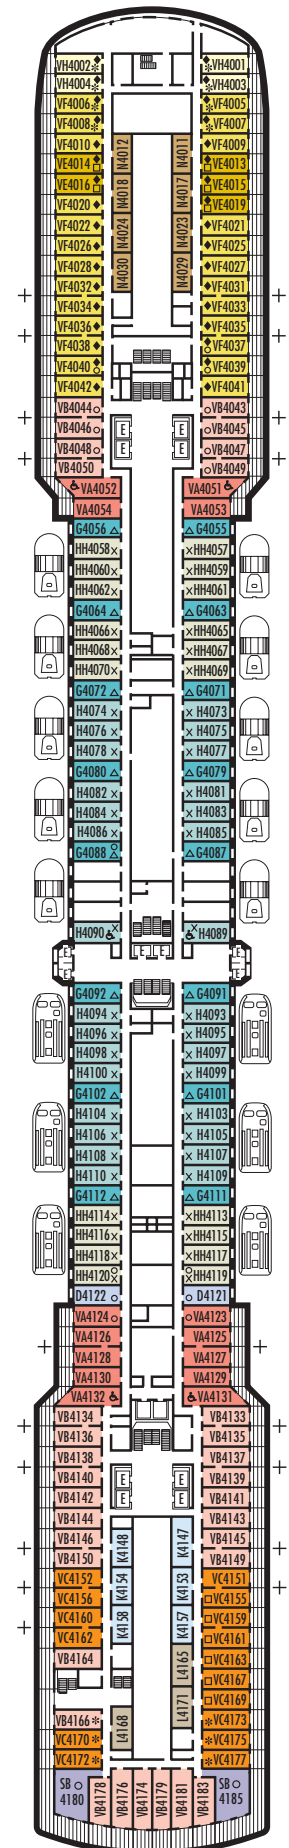

VERANDAH SUITES

SB
Neptune Suites: 2 lower beds convertible to 1 king-size bed, bathroom with dual sink vanity, full-size whirlpool bath & shower & additional shower stall, large sitting area, dressing room, private verandah, 1 sofa bed for 2 persons, floor-to-ceiling windows. Approximately 500–712 sq. ft. including verandah.

VERANDAH STATEROOMS

VA VB VC VE VF VH
Verandah: 2 lower beds convertible to 1 queen-size bed, bathtub & shower, sitting area, private verandah, floor-to-ceiling windows. Approximately 212–359 sq. ft. including verandah.

OCEAN-VIEW STATEROOMS

D
Large: 2 lower beds convertible to 1 queen-size bed, bathtub & shower. Approximately 174–180 sq. ft.

G H HH
Large: 2 lower beds convertible to 1 queen-size bed, bathtub & shower. All G-category staterooms have partial sea views. All H- & HH-category staterooms have fully obstructed views. Approximately 174–180 sq. ft.

INTERIOR STATEROOMS

K
Large or Standard: 2 lower beds convertible to 1 queen-size bed, shower. Approximately 151–233 sq. ft.

L N
Standard: 2 lower beds convertible to 1 queen-size bed, shower. Approximately 151–233 sq. ft.

DECK 4—UPPER PROMENADE DECK Staterooms 4001–4185