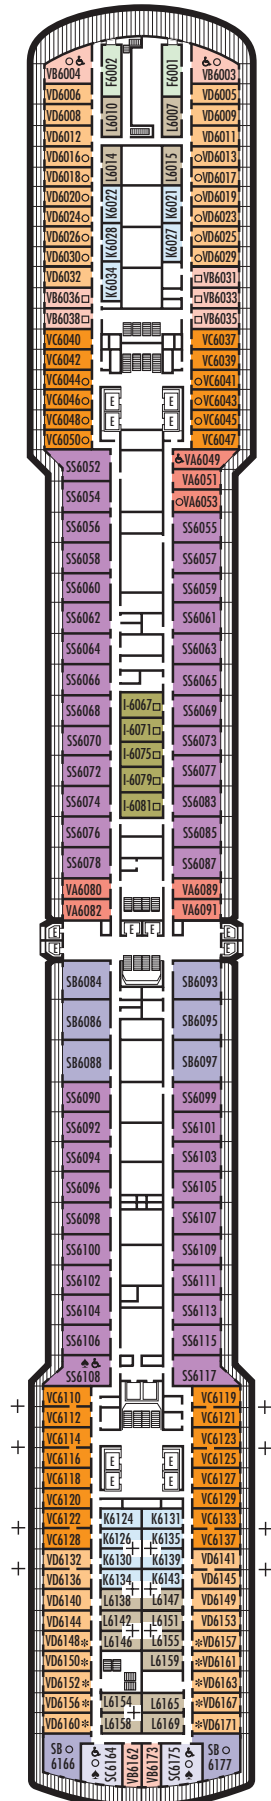

- K

Large or Standard: 2 lower beds convertible to 1 queen-size bed, shower.
Approximately 151–233 sq. ft.

DECK 1—MAIN DECK Staterooms 1001–1127

MS OOSTERDAM

DECK PLANS & STATEROOMS

The deck plans are color-coded by category of stateroom, and the category letter precedes the stateroom number in each room. All staterooms are equipped with flat-panel television, DVD player, mini-bar, mini-safe, data port, telephone and multichannel music.

INTERIOR STATEROOMS

K
Large or Standard: 2 lower beds convertible to 1 queen-size bed, shower. Approximately 151–233 sq. ft.

L N
Standard: 2 lower beds convertible to 1 queen-size bed, shower. Approximately 151–233 sq. ft.

INTERIOR STATEROOMS

K

Large or Standard: 2 lower beds convertible to 1 queen-size bed, shower. Approximately 151–233 sq. ft.

L

Standard: 2 lower beds convertible to 1 queen-size bed, shower. Approximately 151–233 sq. ft.

■ L

Standard: 2 lower beds convertible to 1 queen-size bed, shower. Approximately 151–233 sq. ft.

NOTE: Connecting staterooms VC6110 & VC6112, VC6119 & VC6121, VC6114 & VC6116, VC6123 & VC6125, VC6122 & VC6128, VC6133 & VC6137, VD6132 & VD6136, VD6141 & VD6145 are not available until April 18, 2016.