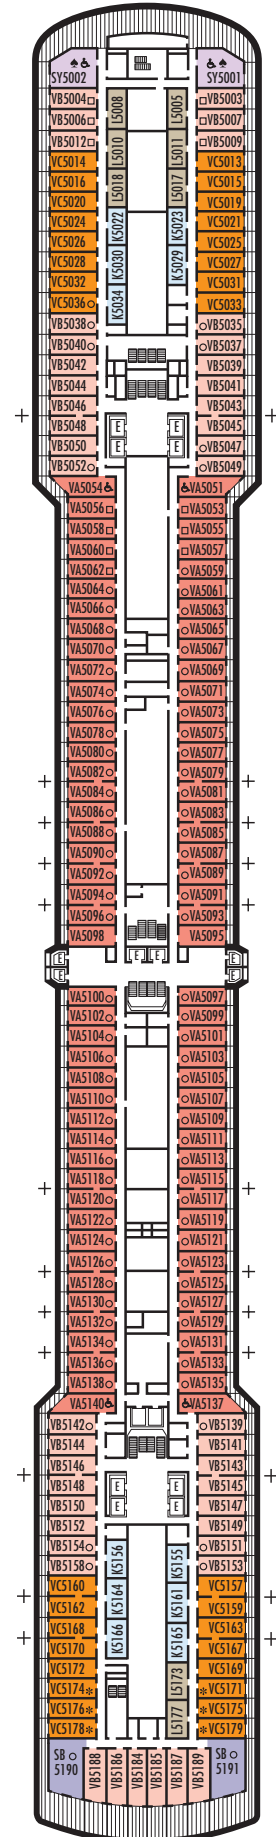

DECK 5—VERANDAH DECK

Staterooms 5001–5191