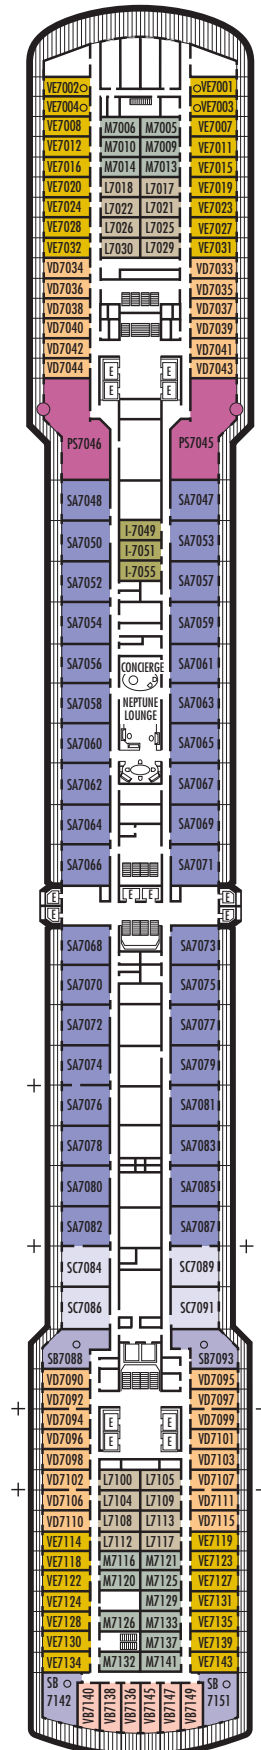

VERANDAH SUITES

PS

Pinnacle Suites: Bedroom with 1 king-size bed, oversized whirlpool bath & shower & additional shower stall, living room, dining room, dressing room, private verandah with whirlpool, pantry, 1 sofa bed for 2 persons, microwave, refrigerator, guest toilet, private stereo system, floor-to-ceiling windows.
Approximately 1,150 sq. ft. including verandah.

SA SB SC

Neptune Suites: 2 lower beds convertible to 1 king-size bed, bathroom with dual sink vanity, full-size whirlpool bath & shower & additional shower stall, large sitting area, dressing room, private verandah, 1 sofa bed for 2 persons, floor-to-ceiling windows.
Approximately 500–712 sq. ft. including verandah.

VERANDAH STATEROOMS

VB VD VE

Verandah: 2 lower beds convertible to 1 queen-size bed, bathtub & shower, sitting area, private verandah, floor-to-ceiling windows.
Approximately 212–359 sq. ft. including verandah.

INTERIOR STATEROOMS

I

Large or Standard: 2 lower beds convertible to 1 queen-size bed, shower.
Approximately 151–233 sq. ft.

L M

Standard: 2 lower beds convertible to 1 queen-size bed, shower.
Approximately 151–233 sq. ft.

NOTE: Connecting staterooms VD7092 & VD7094, VD7097 & VD7099, VD7102 & VD7106, VD7107 & VD7111 are not available until April 18, 2016.