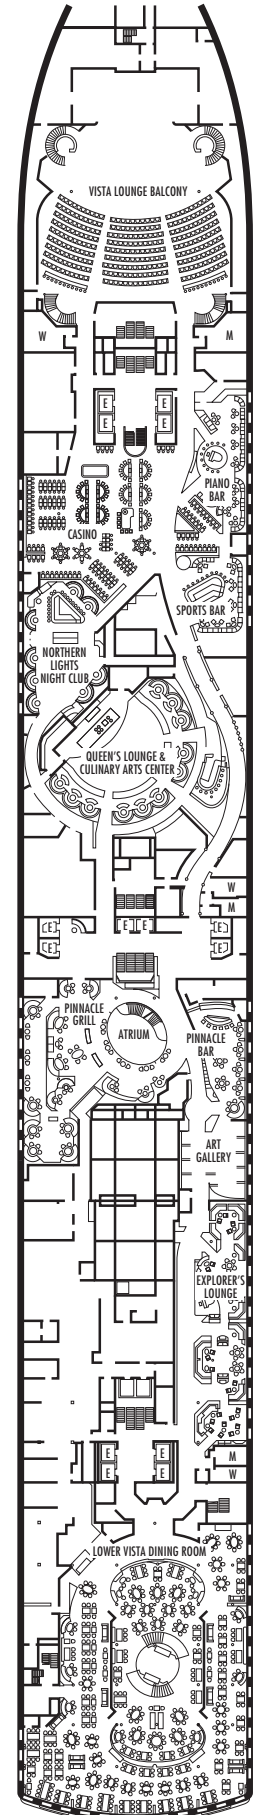

All information is subject to change.

STATEROOM SYMBOL LEGEND

- Triple (2 lower beds, 1 sofa bed)
- Quad (2 lower beds, 1 sofa bed, 1 upper)
- △ Partial sea view
- × Fully obstructed view
- ⊕ Connecting rooms
- * Shower only
- ♣ Single sink vanity
- ◆ Staterooms have solid steel verandah railings instead of clear-view Plexiglas® railings
- ♿ Suites SY8068, SC6175, SC6164, SY5002 & SY5001 are wheelchair accessible, bathtub and roll-in shower. Suite SS6108 and staterooms I-8037, VA8032, VA8031, VA6049, VB6004, VB6003, VA5140, VA5137, VA5054, VA5051, VA4132, VA4131, H4090, H4089, VA4052, VA4051, D1100, C1082, C1081, J1074, K1012 & K1011 are wheelchair accessible, roll-in shower only.

- K

Large or Standard: 2 lower beds convertible to 1 queen-size bed, shower.
Approximately 151–233 sq. ft.

DECK 1—MAIN DECK Staterooms 1001–1127

MS OOSTERDAM

DECK PLANS & STATEROOMS

The deck plans are color-coded by category of stateroom, and the category letter precedes the stateroom number in each room. All staterooms are equipped with flat-panel television, DVD player, mini-bar, mini-safe, data port, telephone and multichannel music.

All information is subject to change.

STATEROOM SYMBOL LEGEND

- Triple (2 lower beds, 1 sofa bed)
- Quad (2 lower beds, 1 sofa bed, 1 upper)
- △ Partial sea view
- × Fully obstructed view
- + Connecting rooms
- * Shower only
- ♣ Single sink vanity
- ◆ Staterooms have solid steel verandah railings instead of clear-view Plexiglas® railings
- ♿ Suites SY8068, SC6175, SC6164, SY5002 & SY5001 are wheelchair accessible, bathtub and roll-in shower. Suite SS6108 and staterooms I-8037, VA8032, VA8031, VA6049, VB6004, VB6003, VA5140, VA5137, VA5054, VA5051, VA4132, VA4131, H4090, H4089, VA4052, VA4051, D1100, C1082, C1081, J1074, K1012 & K1011 are wheelchair accessible, roll-in shower only.