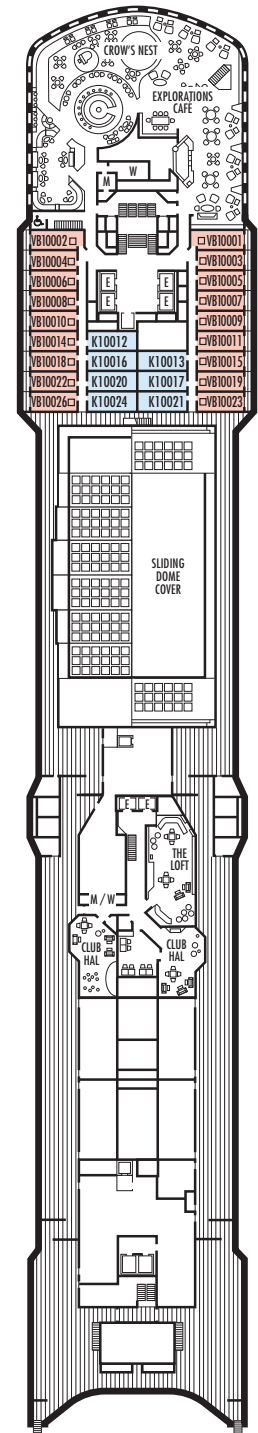

Important Note: Not all staterooms within each category have the same furniture configuration and/or facilities. Appropriate symbols within the rooms on the deck plans describe differences from the stateroom descriptions below.

All information is subject to change.

STATEROOM SYMBOL LEGEND

- Triple (2 lower beds, 1 sofa bed)
- Quad (2 lower beds, 1 sofa bed, 1 upper)
- △ Partial sea view
- × Fully obstructed view
- + Connecting rooms
- Shower only
- ♣ Single sink vanity
- Staterooms have solid steel verandah railings instead of clear-view Plexiglas® railings
- ♿ Suites SY8068, SC6175, SC6164, SY5002 & SY5001 are wheelchair accessible, bathtub and roll-in shower. Suite SS6108 and staterooms I-8037, VA8032, VA8031, VA6049, VB6004, VB6003, VA5140, VA5137, VA5054, VA5051, VA4132, VA4131, H4090, H4089, VA4052, VA4051, D1100, C1082, C1081, J1074, K1012 & K1011 are wheelchair accessible, roll-in shower only.

NOTE: These staterooms are not available until April 18, 2016.

VERANDAH STATEROOMS

VB

Verandah: 2 lower beds convertible to 1 queen-size bed, bathtub & shower, sitting area, private verandah, floor-to-ceiling windows. Approximately 212–359 sq. ft including verandah.

INTERIOR STATEROOMS

K

Large or Standard: 2 lower beds convertible to 1 queen-size bed, shower. Approximately 151–233 sq. ft.