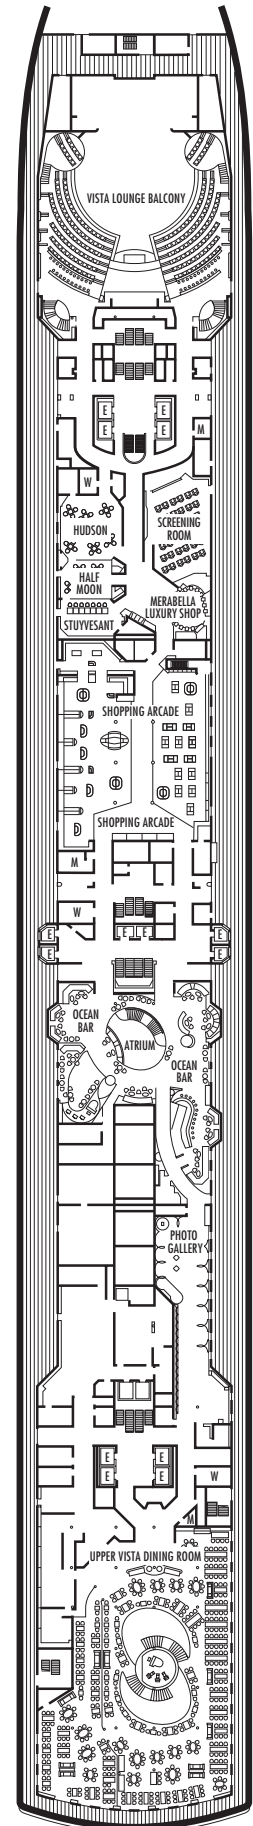

MS OOSTERDAM

DECK PLANS & STATEROOMS

The deck plans are color-coded by category of stateroom, and the category letter precedes the stateroom number in each room. All staterooms are equipped with flat-panel television, DVD player, mini-bar, mini-safe, data port, telephone and multichannel music.

Important Note: Not all staterooms within each category have the same furniture configuration and/or facilities. Appropriate symbols within the rooms on the deck plans describe differences from the stateroom descriptions below.

All information is subject to change.

STATEROOM SYMBOL LEGEND

- Triple (2 lower beds, 1 sofa bed)
- Quad (2 lower beds, 1 sofa bed, 1 upper)
- △ Partial sea view
- × Fully obstructed view
- + Connecting rooms
- Shower only
- ♣ Single sink vanity
- Staterooms have solid steel verandah railings instead of clear-view Plexiglas® railings
- ♿ Suites SY8068, SC6175, SC6164, SY5002 & SY5001 are wheelchair accessible, bathtub and roll-in shower. Suite SS6108 and staterooms I-8037, VA8032, VA8031, VA6049, VB6004, VB6003, VA5140, VA5137, VA5054, VA5051, VA4132, VA4131, H4090, H4089, VA4052, VA4051, D1100, C1082, C1081, J1074, K1012 & K1011 are wheelchair accessible, roll-in shower only.